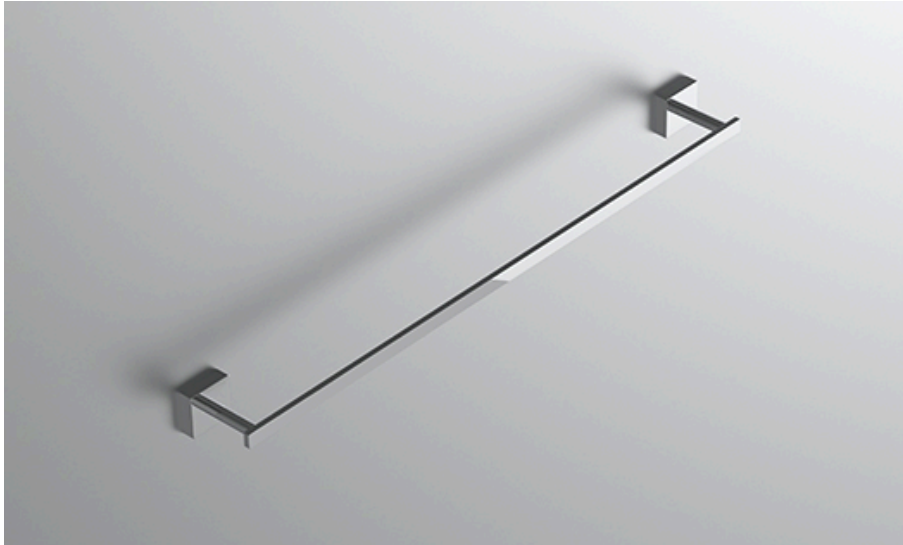

neelnox

LET
THERE
BE **DESIGN.**

FEATURES

- Premium 304 Grade Stainless Steel
- Solid Mount Construction
- Concealed Installation Hardware
- State of the art wall anchors included for installation on Dry wall or Tile

COLLECTION RHYME

TOWEL BAR

Model	Product	Finishes Available
RHM-TWB9	9" Towel Bar	Multiple finishes available. Over 23 finishes to choose from.
RHM-TWB12	12" Towel Bar	
RHM-TWB18	18" Towel Bar	
RHM-TWB24	24" Towel Bar	
RHM-TWB30	30" Towel Bar	