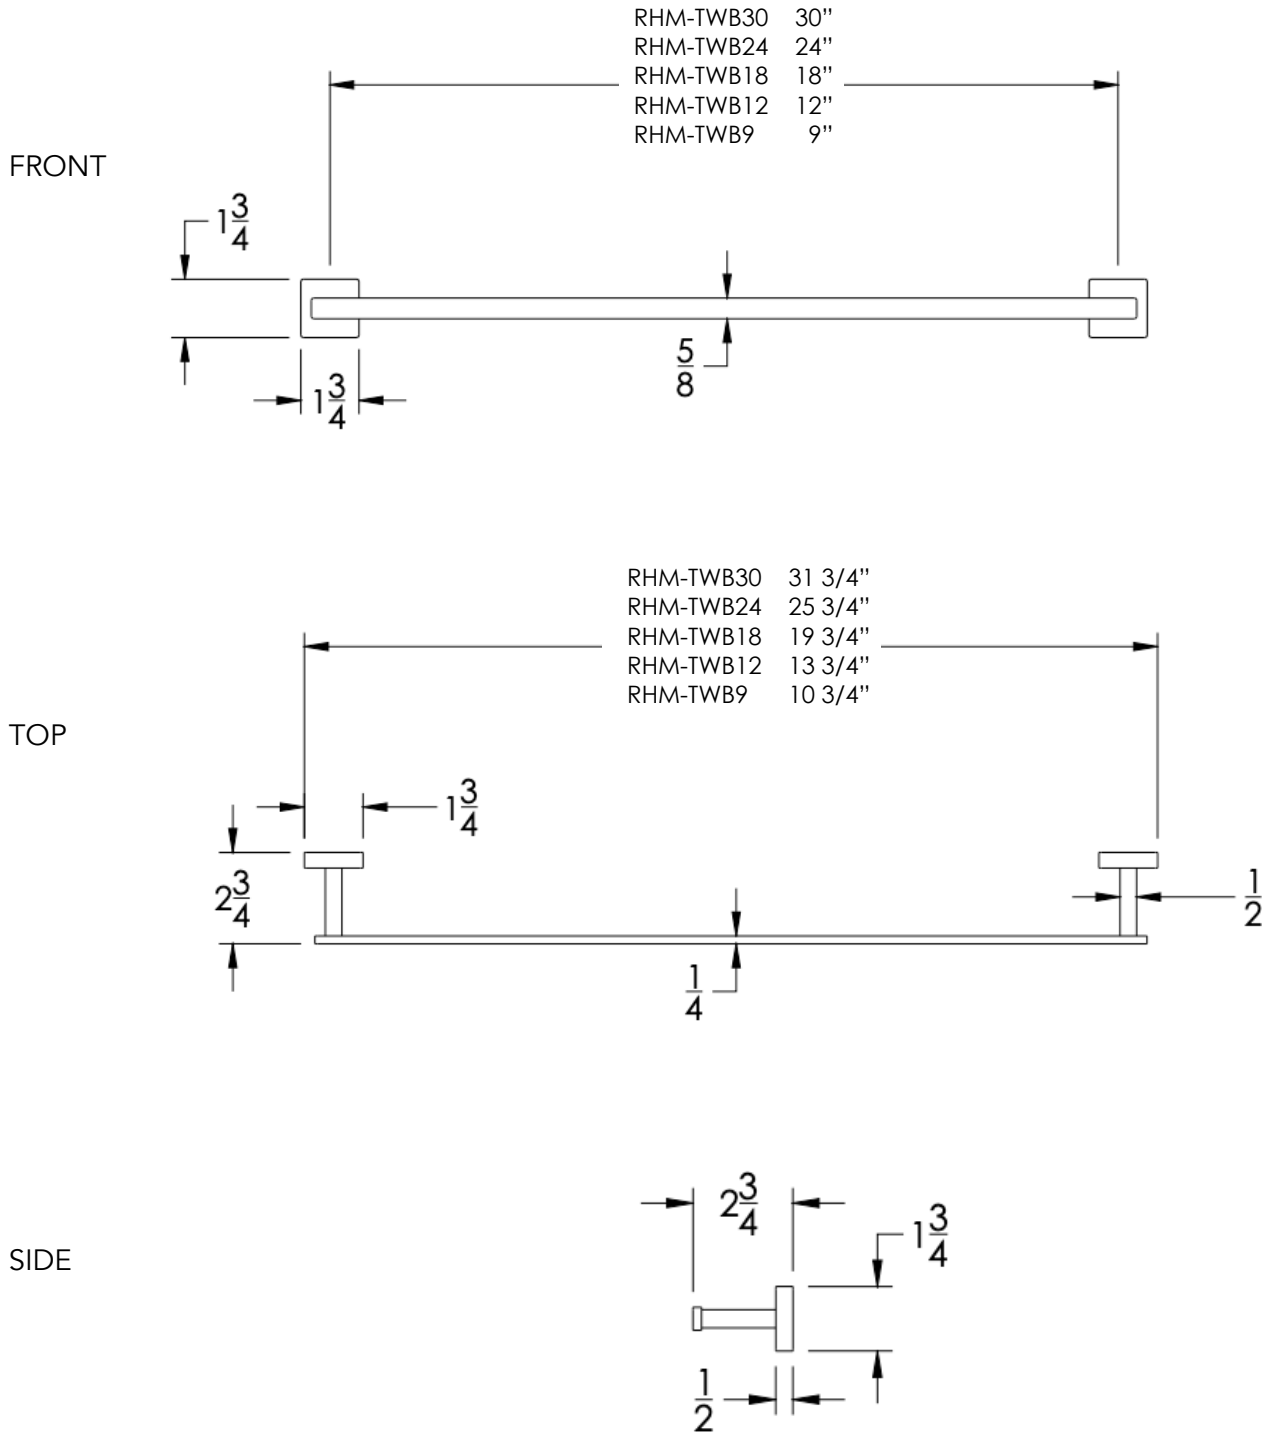

neelnox

LET
THERE
BE **DESIGN.**

FEATURES

- Premium 304 Grade Stainless Steel
- Solid Mount Construction
- Concealed Installation Hardware
- State of the art wall anchors included for installation on Dry wall or Tile

COLLECTION RHYME

TOWEL BAR

Model	Product	Finishes Available
RHM-TWB9	9" Towel Bar	Multiple finishes available. Over 23 finishes to choose from.
RHM-TWB12	12" Towel Bar	
RHM-TWB18	18" Towel Bar	
RHM-TWB24	24" Towel Bar	
RHM-TWB30	30" Towel Bar	

Dimensions in inches

NOTE: Dimensions subject to change without notice.